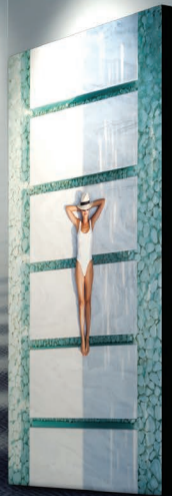

Pools

BY MARINA VERNICOS